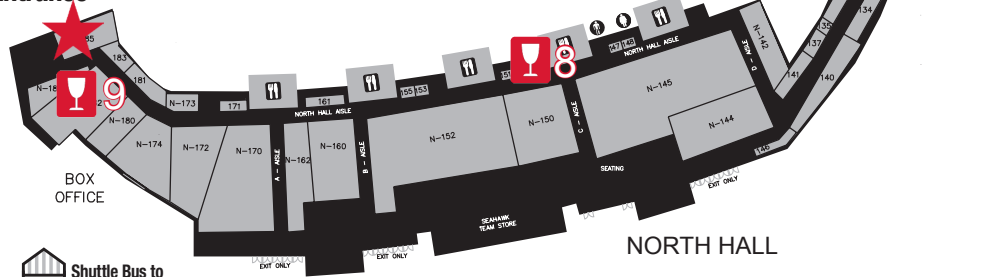

Indicates wine tasting locations around the Show. Each location is numbered. Review the list of wines offered by tasting location on the back of this map.

Indicates locations where additional souvenir wine glasses and tokens may be purchased.

**North Entrance**