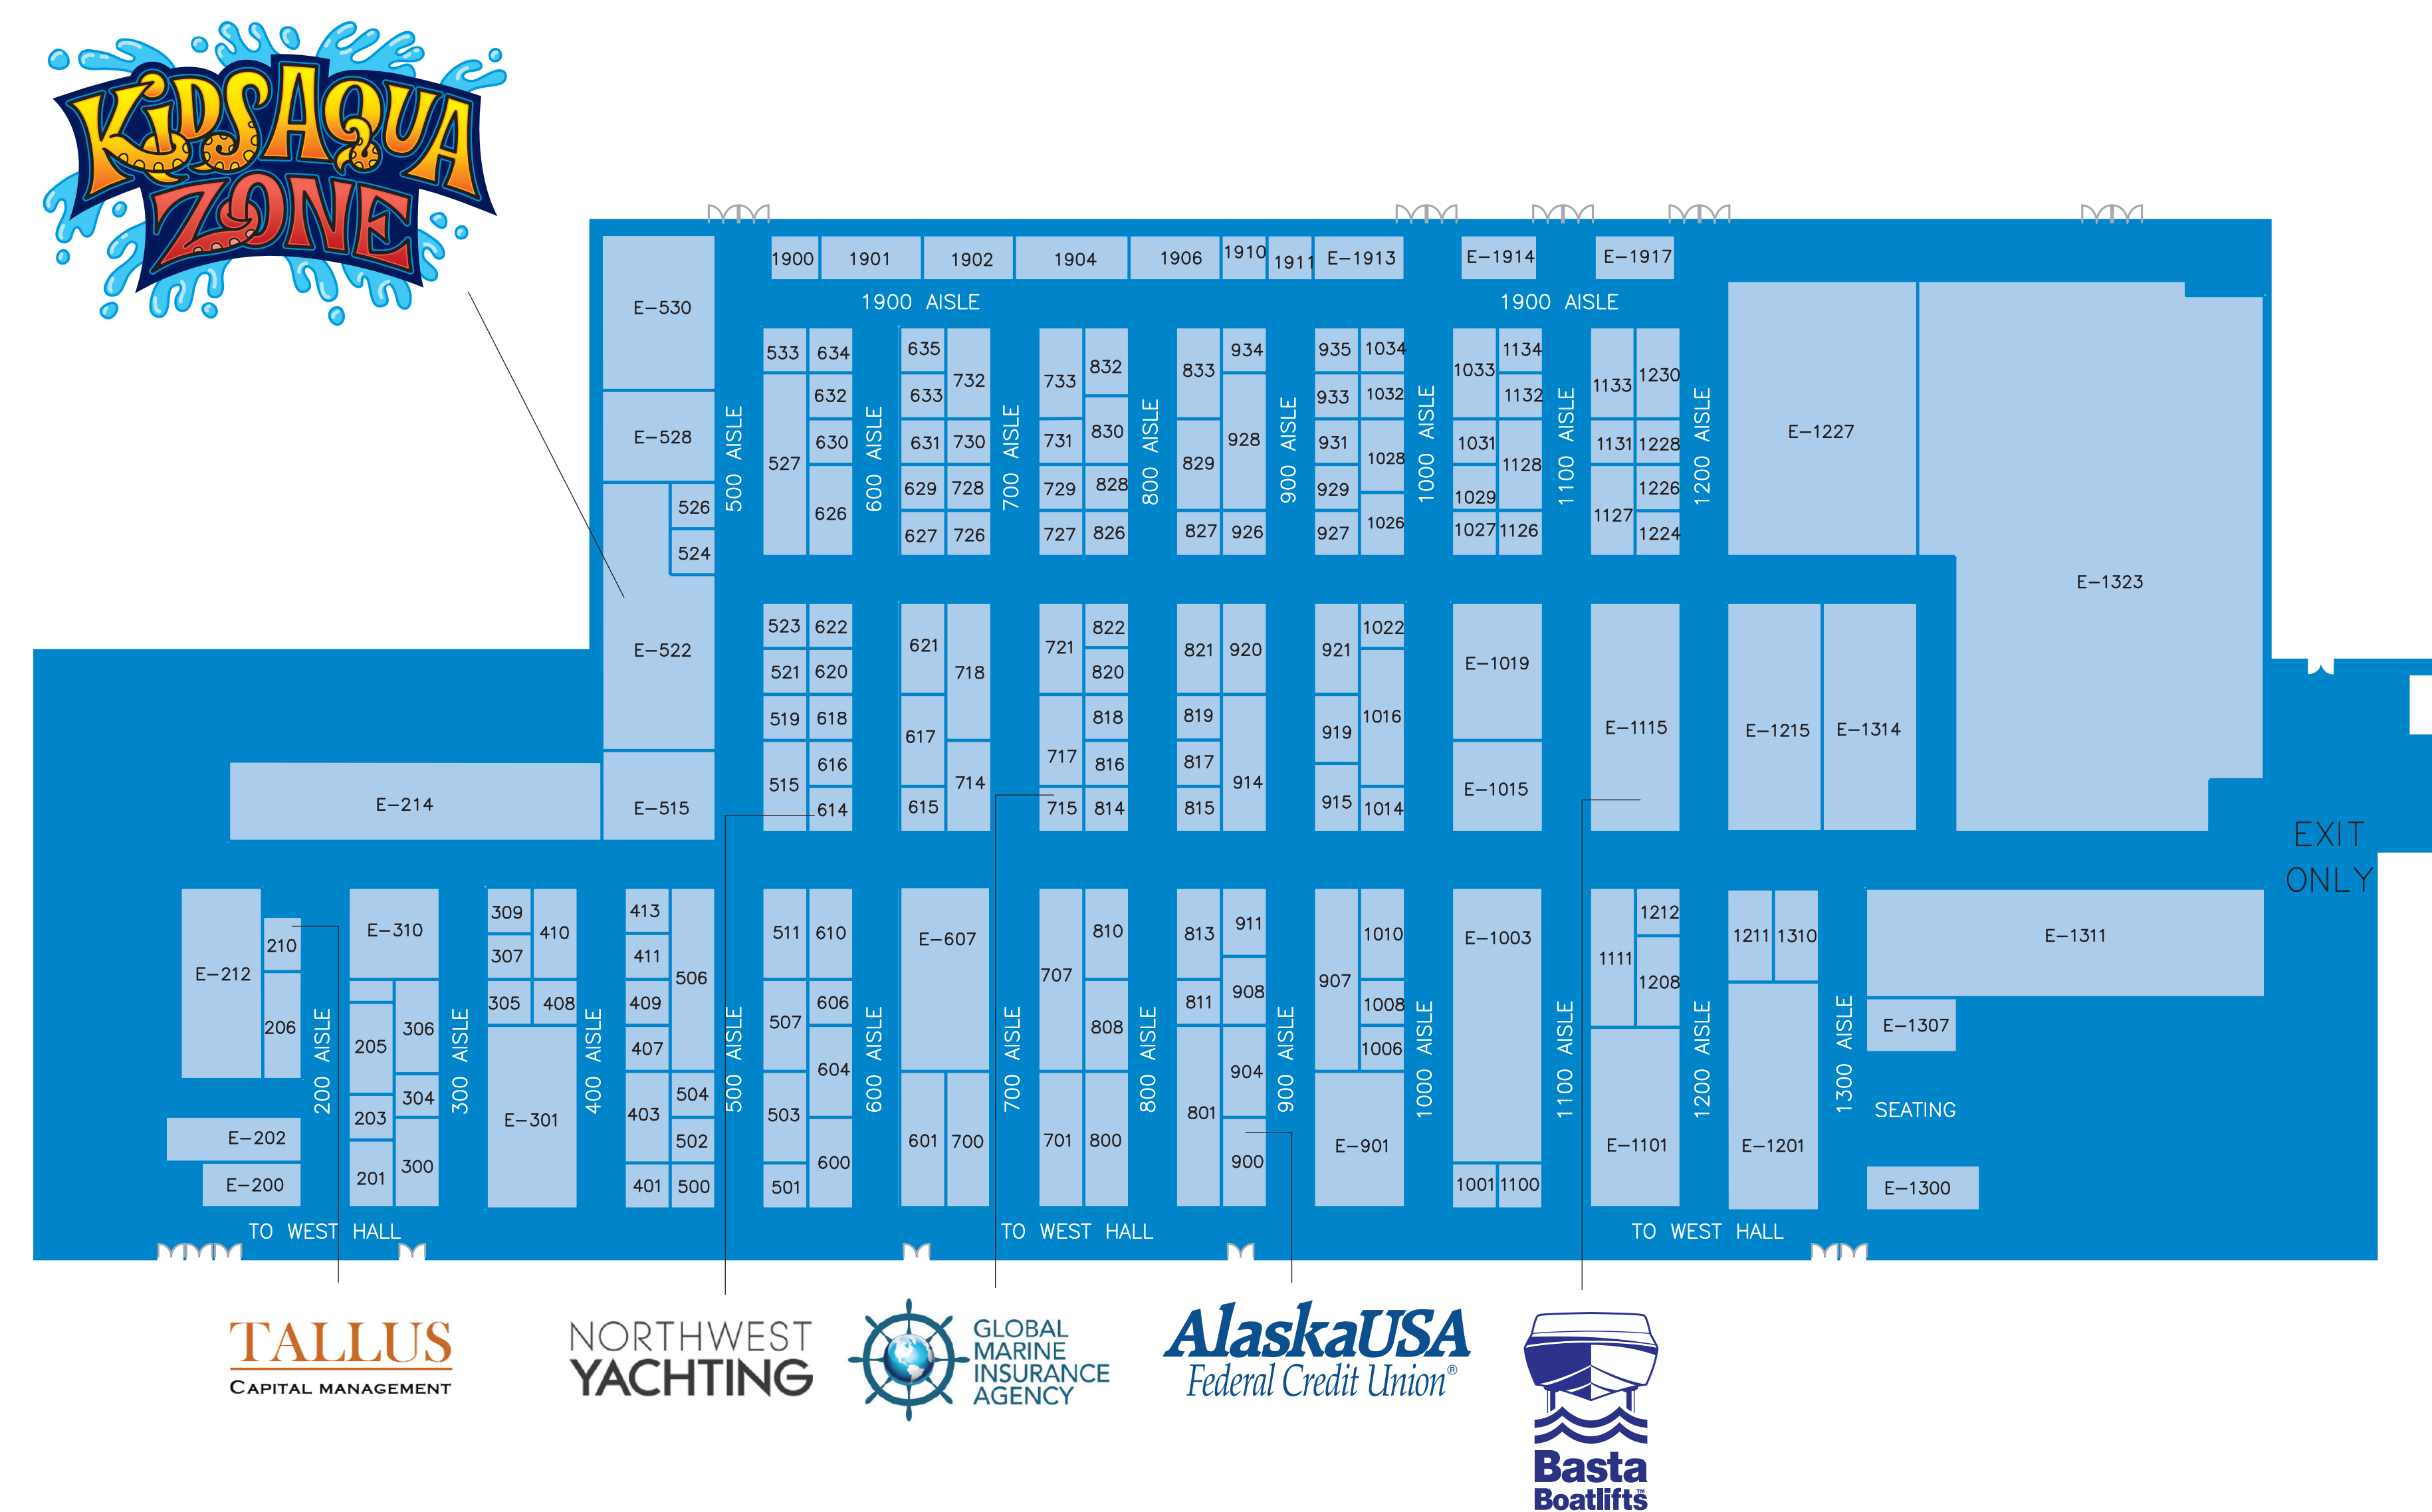

# SEATTLE BOAT SHOW

CenturyLink Field Event Center

## Concourse

## East Hall

N

## North Hall